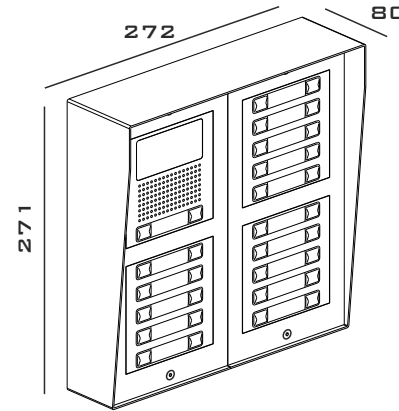

# CAJA VISERA INOX MODULAR INOX MODULAR RAIN SHIELD COVER BOX

REV.0116

REF. NX873

REF. NX876

REF. NX872

REF. NX874

REF. NX871

1. MARCAR, TALADRAR (Φ8)  
Y ATORNILLAR.  
1. MARK, DRILL (Φ8) AND FIX.

2. COLOCAR PLACA  
2. FIX THE PANEL

Cód. 50124634