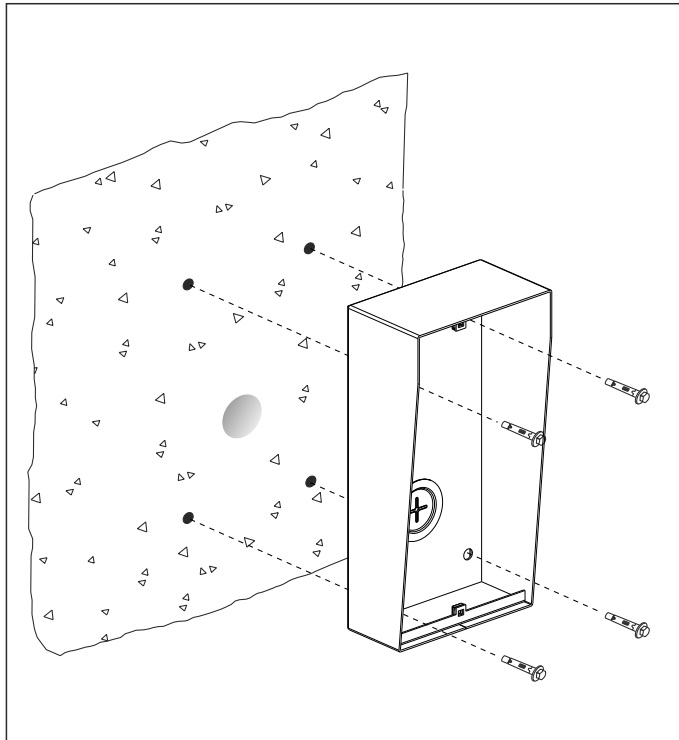

# CAJA VISERA INOX MODULAR INOX MODULAR RAIN SHIELD COVER BOX

REV.0116

REF. NX873

REF. NX876

REF. NX872

REF. NX874

REF. NX871

1. MARCAR, TALADRAR (Φ8)  
Y ATORNILLAR.  
1. MARK, DRILL (Φ8) AND FIX.

2. COLOCAR PLACA  
2. FIX THE PANEL

Cód. 50124634