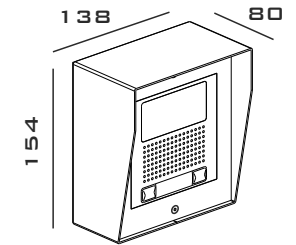

# CAJA VISERA INOX MODULAR INOX MODULAR RAIN SHIELD COVER BOX

REV.0116

REF. NX873

REF. NX876

REF. NX872

REF. NX874

REF. NX871

1. MARCAR, TALADRAR (Φ8)  
Y ATORNILLAR.  
1. MARK, DRILL (Φ8) AND FIX.

2. COLOCAR PLACA  
2. FIX THE PANEL

Cód. 50124634