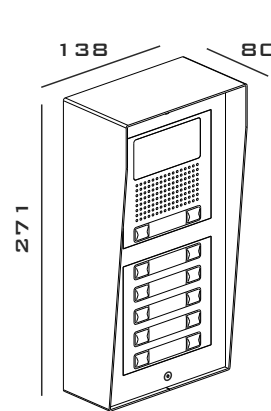

# CAJA VISERA INOX MODULAR INOX MODULAR RAIN SHIELD COVER BOX

REV.0116

REF. NX873

REF. NX876

REF. NX872

REF. NX874

REF. NX871

1. MARCAR, TALADRAR (Φ8)  
Y ATORNILLAR.  
1. MARK, DRILL (Φ8) AND FIX.

2. COLOCAR PLACA  
2. FIX THE PANEL

Cód. 50124634