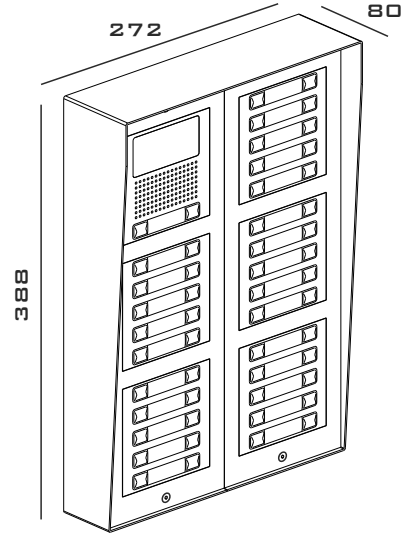

# CAJA VISERA INOX MODULAR INOX MODULAR RAIN SHIELD COVER BOX

REV.0116

REF. NX873

REF. NX876

REF. NX872

REF. NX874

REF. NX871

1. MARCAR, TALADRAR (Φ8)  
Y ATORNILLAR.  
1. MARK, DRILL (Φ8) AND FIX.

2. COLOCAR PLACA  
2. FIX THE PANEL

Cód. 50124634