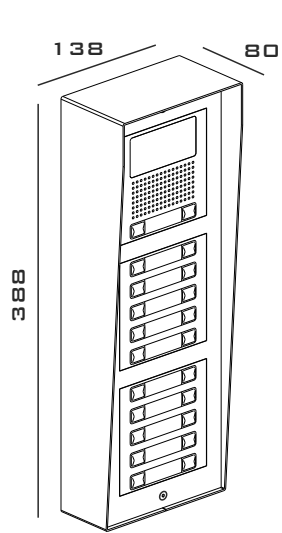

# CAJA VISERA INOX MODULAR INOX MODULAR RAIN SHIELD COVER BOX

REV.0116

REF. NX873

REF. NX876

REF. NX872

REF. NX874

REF. NX871

1. MARCAR, TALADRAR (Φ8)  
Y ATORNILLAR.  
1. MARK, DRILL (Φ8) AND FIX.

2. COLOCAR PLACA  
2. FIX THE PANEL

Cód. 50124634