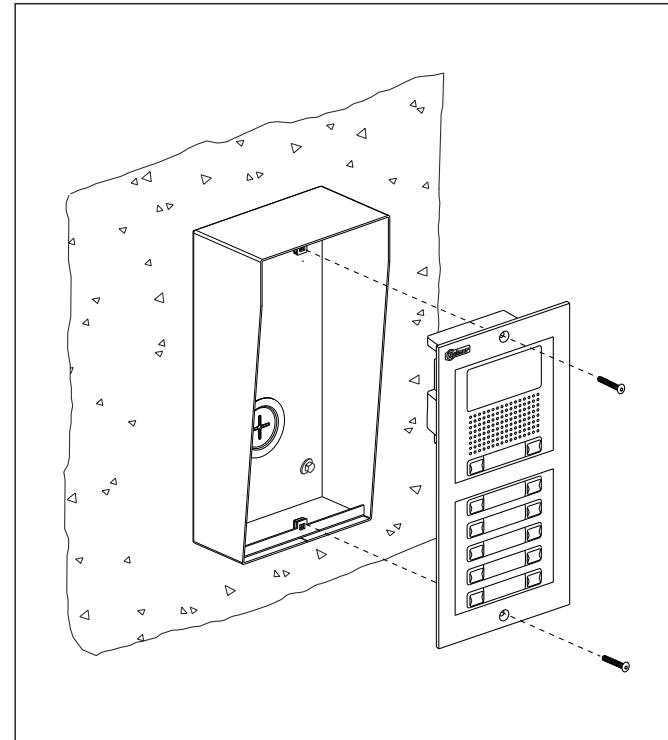

# CAJA VISERA INOX MODULAR INOX MODULAR RAIN SHIELD COVER BOX

REV.0116

REF. NX873

REF. NX876

REF. NX872

REF. NX874

REF. NX871

1. MARCAR, TALADRAR (Φ8)  
Y ATORNILLAR.  
1. MARK, DRILL (Φ8) AND FIX.

2. COLOCAR PLACA  
2. FIX THE PANEL

Cód. 50124634